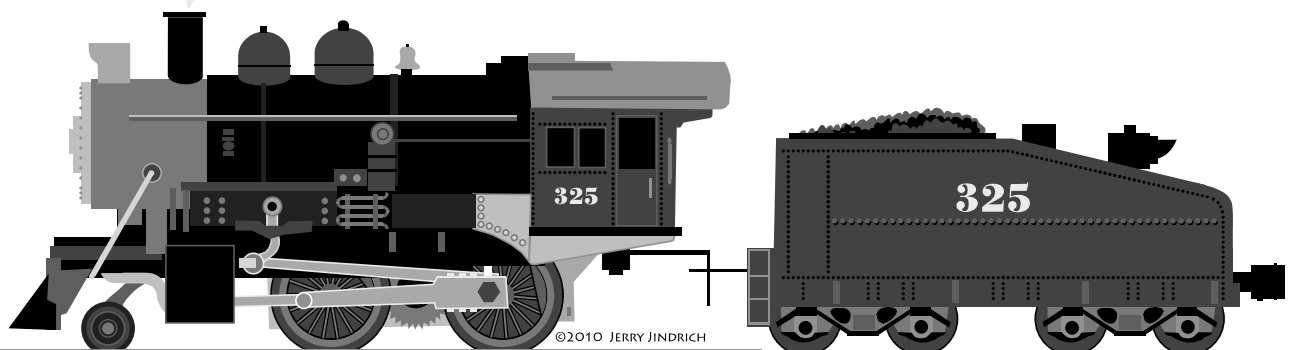

MODEL TRAIN SHOW

DATE: _____

LOCATION: _____

HOURS: _____

SPONSOR: _____

© 2010, JERRY JINDRICH. MODEL RAILROAD CLUBS MAY REPRODUCE THIS FLYER FOR FREE TO PROMOTE PUBLIC SHOWS.
VISIT WWW.MEDDYBEMPS.COM/TRAINS FOR LEARNING GAMES AND ACTIVITIES FOR YOUNG CHILDREN.
PURCHASE UNIQUE TRAIN-RELATED SHIRTS, HATS, MUGS AND MORE FROM WWW.MEDDYBEMPS.COM/TRAINSHOP.